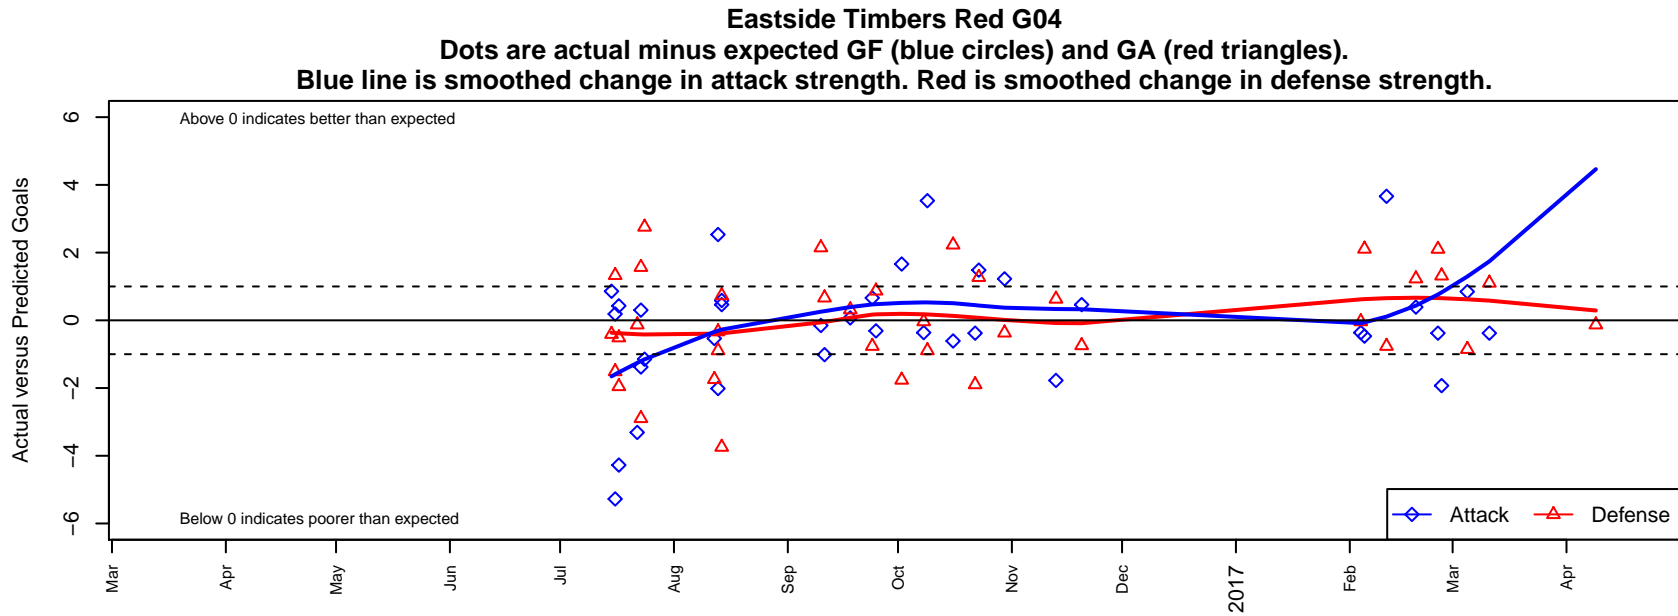

Eastside Timbers Red G04

Eastside Timbers
 Gresham, OR
 G04 total strength=1354
 attack=10.66 defense=4.37
 fall league = PTT G04 Premier
 spr league = Spr OYS G04 Premier Red
 notes= adiStars; Swansea

alt names used:
 EASTSIDE '04 RED EASTSIDE (OR)
 EASTSIDE '04 RED EASTSIDE (OR)
 Eastside Timbers 04G Red
 ET 04 Red
 Eastside Timbers 04G Red
 Eastside Timbers 04G Red

Venues played:
 2016 Beaverton Cup GU13 Silver
 2016 Oswego Nike Cup Gold U13
 2016 Bend Premier Cup Tobin Heath (Gold) Div
 2016 PTT G04 Premier
 2016 Spr OYS G04 Premier Red
 2016 OYS State Cup G04

**attack and defense variance (black dot)
relative to other teams
and top 10 in region**

**attack and defense rating
relative to others at age
and all opponents in last 13 months**

Performance relative to 13 month average