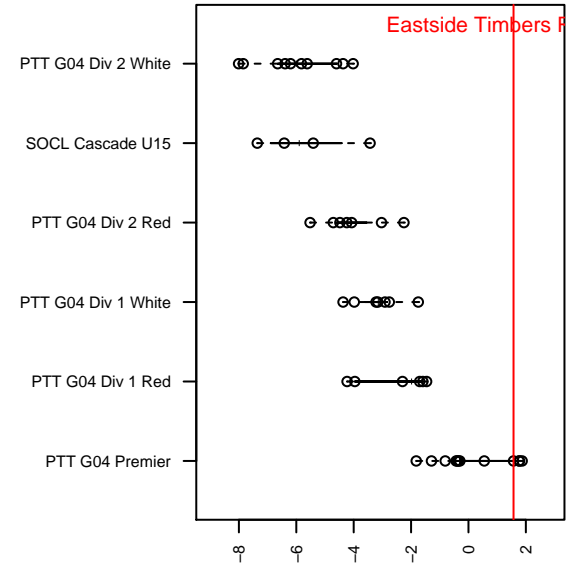

Eastside Timbers Red G04

Eastside Timbers
 Gresham, OR
 G04 total strength=1354
 attack=10.66 defense=4.37
 fall league = PTT G04 Premier
 spr league = Spr OYS G04 Premier Red
 notes= adiStars; Swansea

alt names used:
 EASTSIDE '04 RED EASTSIDE (OR)
 EASTSIDE '04 RED EASTSIDE (OR)
 Eastside Timbers 04G Red
 ET 04 Red
 Eastside Timbers 04G Red
 Eastside Timbers 04G Red

Venues played:
 2016 Beaverton Cup GU13 Silver
 2016 Oswego Nike Cup Gold U13
 2016 Bend Premier Cup Tobin Heath (Gold) Div
 2016 PTT G04 Premier
 2016 Spr OYS G04 Premier Red
 2016 OYS State Cup G04

**attack and defense variance (black dot)
relative to other teams
and top 10 in region**

**attack and defense rating
relative to others at age
and all opponents in last 13 months**

Performance relative to 13 month average